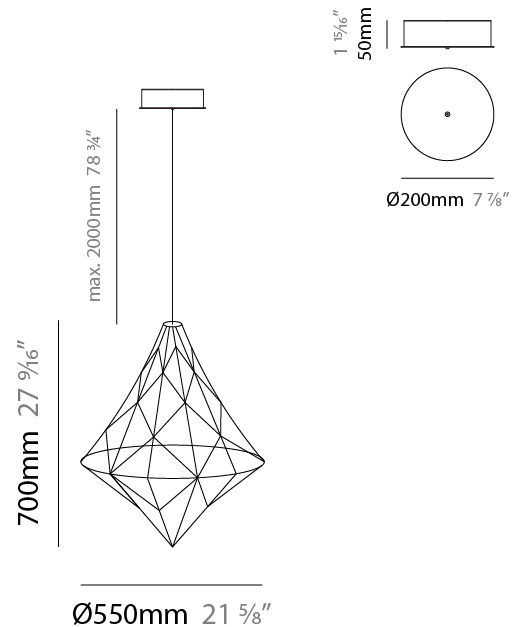

GENERAL

Series: Nobilis
Brand: Quasar
Division: Design
Mounting Type: Suspension
Mounting Location: Ceiling
Subcategory: Ambient

PHYSICAL

Shape: Abstract
Diameter (mm): 550
Diameter (in): 21 ⁵/₈"
Height (mm): 700
Height (in): 27 ⁹/₁₆"
Max. Overall Height (mm): 2200
Max. Overall Height (in): 86 ⁵/₈"
Light Distribution: Omnidirectional
Weight (kg): 2
Weight (lbs): 4.41
Fixture Finish: [NIC / BRA / BBR](#)
Fixture Material: Metal
Cable Details: 2000mm Cable
Upon Request: Custom Sizes

ELECTRICAL

Number of Lamps: 67
Lamp Type: LED Retrofit
Input Wattage (W): 22.11
Bulb Included: Bulb Included
Max. Wattage Per Lamp (W): 0.33
Lamp Base: E10
[Dimming: Non-Dimming / Phase Dimming (120vac Only)](#)
Driver Included: Yes
Driver Location: Integrated
Driver Type: Constant Voltage - 120/277Vac
Driver Class: Class 2
Input Voltage (V): 120 - 277
Output Voltage (V): 12
Lamp Voltage (V): 12
Upon Request: (Not included - see components) Integral: 0-10Vdc dimming

LED

[Color Temperature (°K): 2600 / 3000 / 3500](#)
Max. Delivered Lumen (lm): 1541
CRI: >90 CRI
Lamp Life (hrs): 50000

OPTICAL

RATINGS AND CERTIFICATIONS

Certified By: Certified for North American Standards
IP rating: IP20

PROJECT
TYPE
SPECIFIER
QUANTITY
DATE