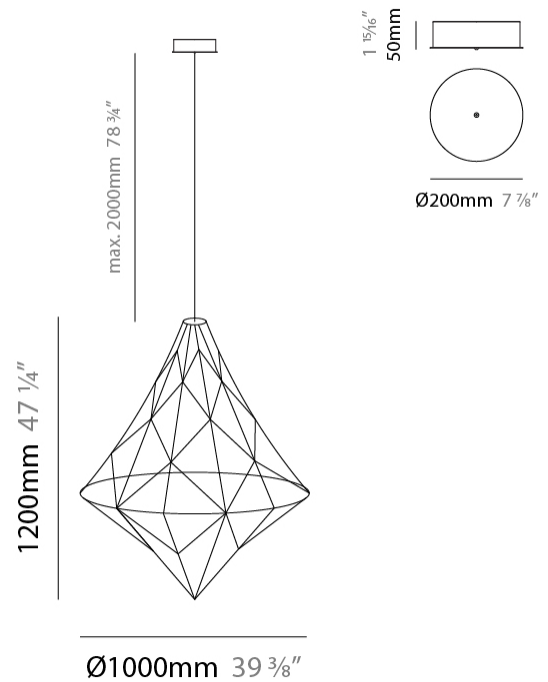

1. To build a product code in our configurator select the specify button on the base model # product page
2. To build a manual product code on this datasheet choose from the options listed below in blue font and add the suffix to the base model #

GENERAL

Series: Nobilis
Brand: Quasar
Division: Design
Mounting Type: Suspension
Mounting Location: Ceiling
Subcategory: Ambient

PHYSICAL

Shape: Abstract
Diameter (mm): 1000
Diameter (in): 39 3/8
Height (mm): 1200
Height (in): 47 1/4
Max. Overall Height (mm): 2700
Max. Overall Height (in): 106 5/16
Light Distribution: Omnidirectional
Weight (kg): 5
Weight (lbs): 11.02
Fixture Finish: [NIC / BRA / BBR](#)
Fixture Material: Metal
Cable Details: 2000mm Cable
Upon Request: Custom Sizes

ELECTRICAL

Number of Lamps: 178
Lamp Type: LED Retrofit
Input Wattage (W): 58.74
Bulb Included: Bulb Included
Max. Wattage Per Lamp (W): 0.33
Lamp Base: E10
[Dimming: Non-Dimming / Phase Dimming (120vac Only)](#)
Driver Included: Yes
Driver Location: Integrated
Driver Type: Constant Voltage - 120/277Vac
Driver Class: Class 2
Input Voltage (V): 120 - 277
Output Voltage (V): 12
Lamp Voltage (V): 12

LED

[Color Temperature (°K): 2600 / 3000 / 3500](#)
Max. Delivered Lumen (lm): 4094 (2600K)
CRI: >90 CRI
Lamp Life (hrs): 50000

OPTICAL

RATINGS AND CERTIFICATIONS

Certified By: Certified for North American Standards
IP rating: IP20

PROJECT
TYPE
SPECIFIER
QUANTITY
DATE